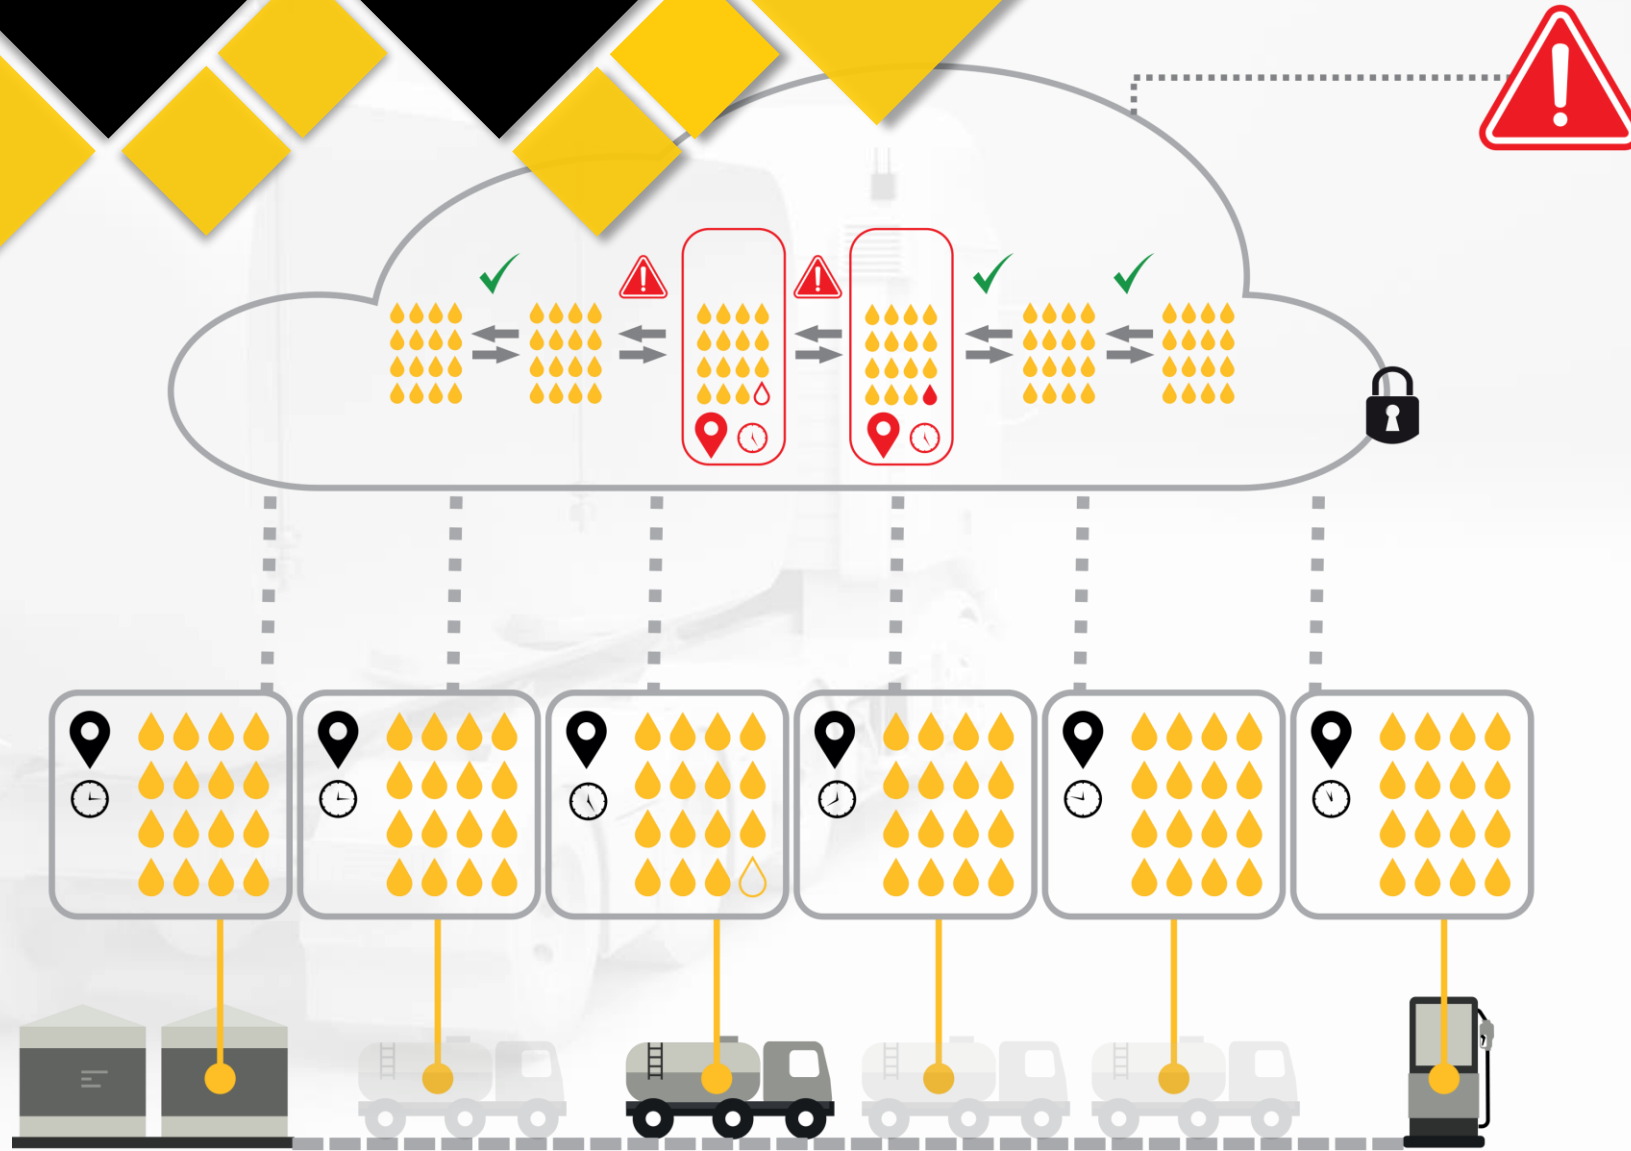

Tanker Truck Weakness

Alfonso.Mantero@LogOil.it