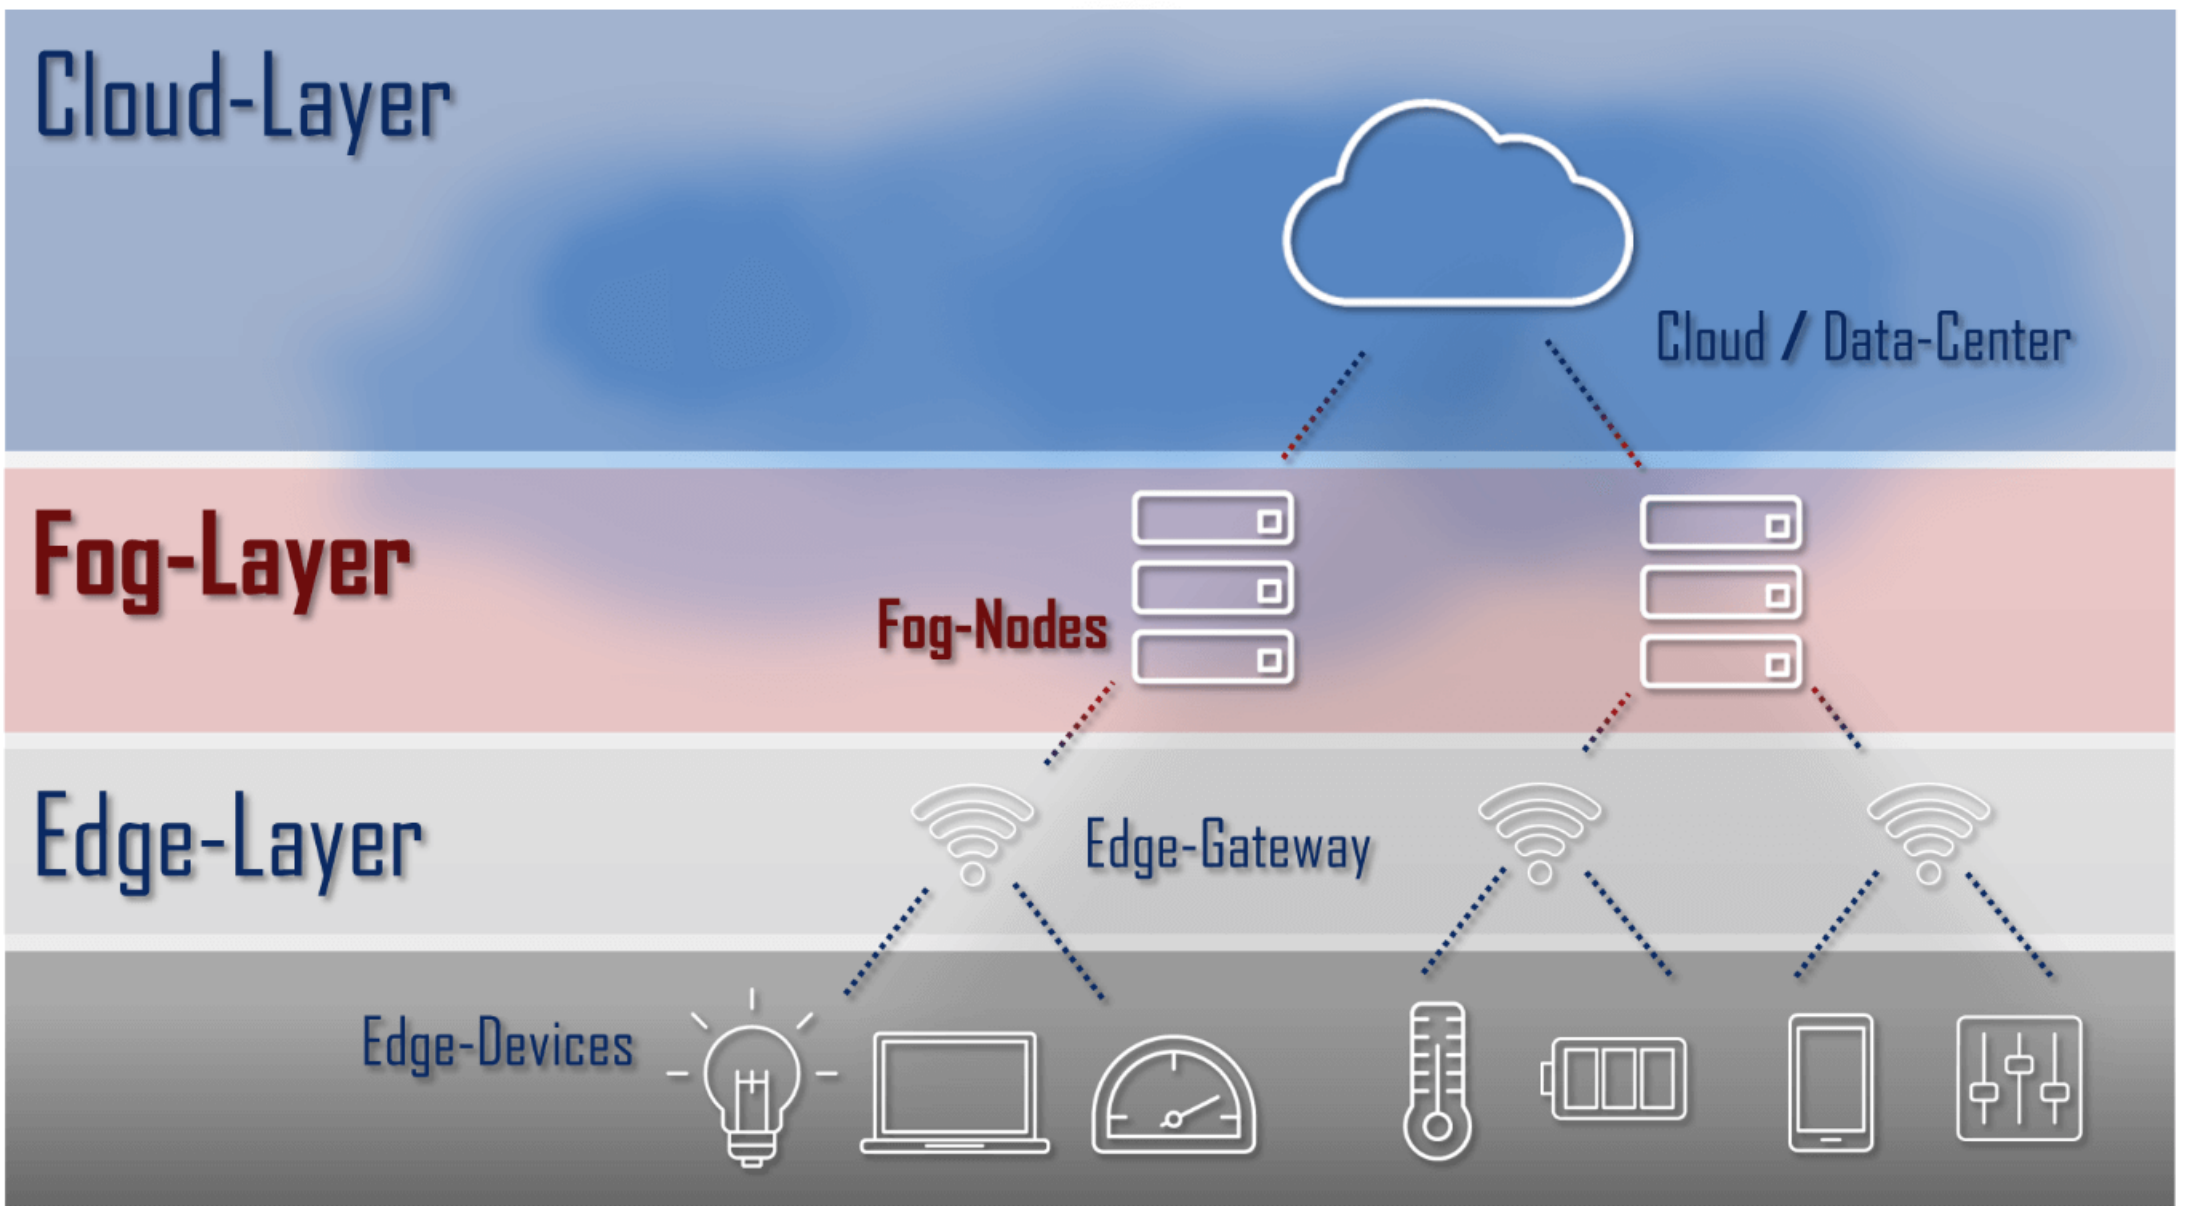

Network

Tablet computer

Database