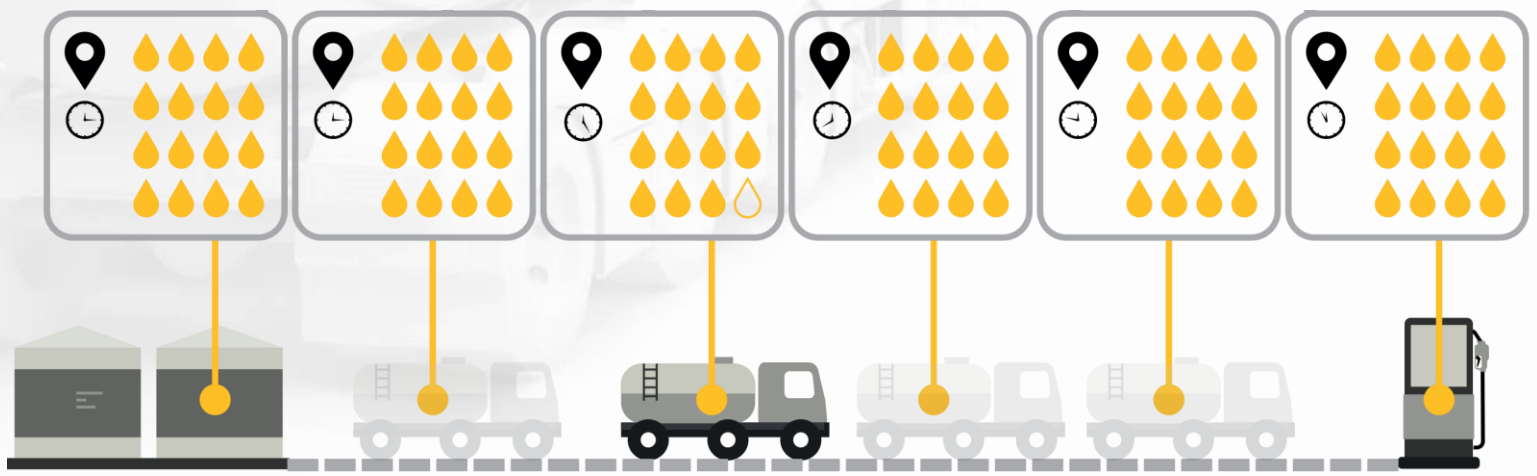

Tanker Truck Weakness

Alfonso.Mantero@LogOil.it